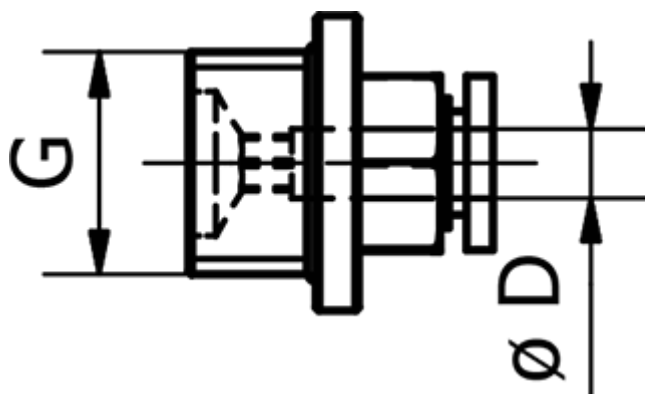

Article number: 58EPC801

Description: Fitting EPC801 Lige  
Straight male, 1/8" tube diameter 8

## Measures

---

D = 8  
Thread = 1/8"